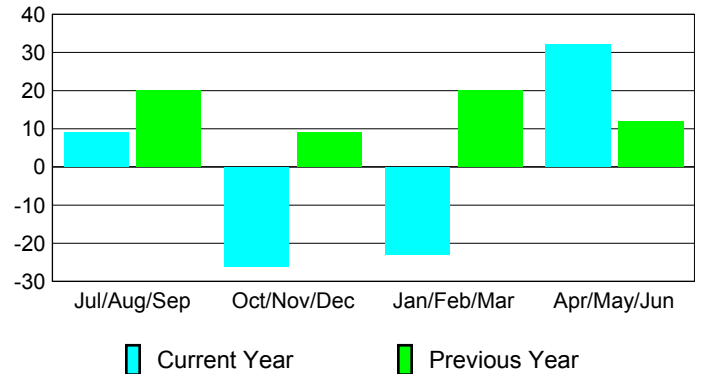

Membership Results 2009-2010

Membership 2008-2009

Month	Net Memb Goal	Actual New Memb	Actual Dropped Memb	Gain/Loss of Memb	Gain/Loss of Memb
Jul/Aug/Sep	95	53	-44	9	20
Oct/Nov/Dec	25	41	-67	-26	9
Jan/Feb/Mar	45	36	-59	-23	20
Apr/May/June	50	112	-80	32	12
Totals	215	242	-250	-8	61

Membership Results 2009-2010

Goal, New, Dropped, Gain/Loss

Comparison of Membership Gain/Loss

Current Year Compared to the Previous Year

Gender Comparison 2009-2010

Male

Female