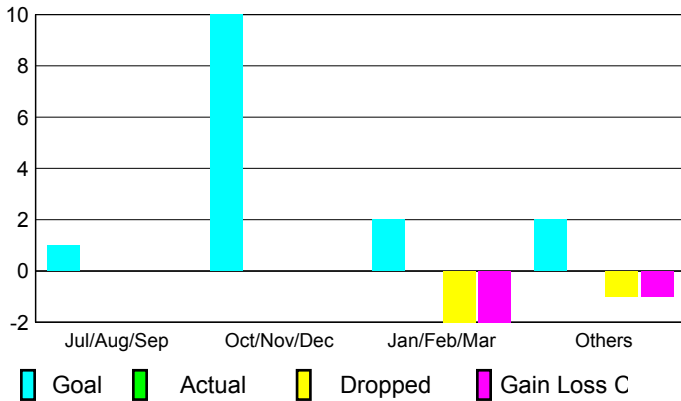

2009-2010 GMT Quarterly Report for District (or Undistricted) **District LB 4**

GMT: **Mr. Edisson Karnopp**

Location: **BRAZIL**

GMT CA: **3**

CLUBS

Club Results 2009-2010

Clubs 2008-2009

Month	New Club Goal	Actual New Clubs	Actual Dropped Clubs	Gain/Loss of Clubs	Gain/Loss of Clubs
Jul/Aug/Sep	1	0	0	0	0
Oct/Nov/Dec	10	0	0	0	0
Jan/Feb/Mar	2	0	-2	-2	1
Apr/May/June	2	0	-1	-1	-2
Totals	15	0	-3	-3	-1

Club Results 2009-2010

Goal, New, Dropped, Gain/Loss

Comparison of Club Gain/Loss

Current Year Compared to the Previous Year

YTD Status Quo Clubs 2009-2010

Status Quo Clubs Compared to Status Quo Members

MEMBERSHIP