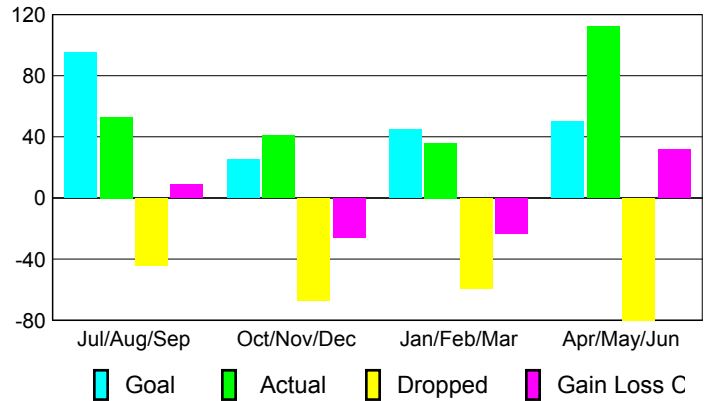

Membership Results 2009-2010

Goal, New, Dropped, Gain/Loss

Comparison of Membership Gain/Loss

Current Year Compared to the Previous Year